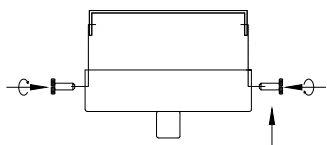

NOVA LUCE

9191252

1

Turn off the general switch

2

Drill holes & apply plastic anchors
With screws

3

Connect the wires

4

Apply the side screws

5

Apply the bulb

6

Apply the glass

7

Turn on the general switch