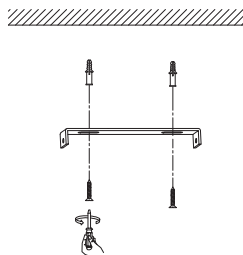

NOVA LUCE

9191252

1

Turn off the general switch

2

Drill holes & apply plastic anchors
With screws

3

Connect the wires

4

Apply the side screws

5

Apply the bulb

6

Apply the glass

7

Turn on the general switch