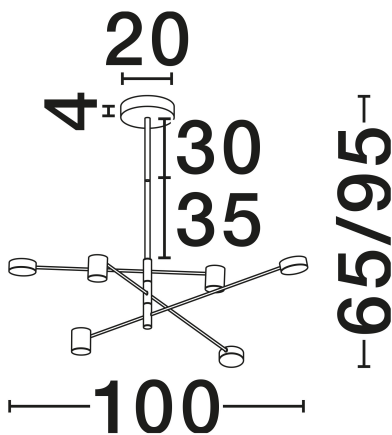

TECHNICAL DRAWING

GENERAL INFORMATION

Product Code	9080121
Collection	Indoor
Product Category	Suspension
Product Family	Nordik
Mounting Location	Wall
Application Environment	Indoor
Specifications	N/A

DIMENSION & WEIGHT

LxWxH (cm)	L: 100 H: 95
Cut Out (cm)	N/A
Weight (Kgr)	2.3

MATERIAL & COLOR

Product Color	Black
Body Material	Aluminium & Acrylic

APPLICATION & MOUNTING

Ambient Working Temp.	Max 45°C
Type of Protection	IP20
Dimmable	Yes
Type of Dimming	Triac
Mounting type	Surface
Mounting Depth (cm)	N/A
Led Module Replaceable	No
Light Source	LED

NOVA LUCE S.A

Schimatari Viotias
32009, Greece

+30 22620 58 121
+30 22620 56 743

info@novaluce.com
www.novaluce.com