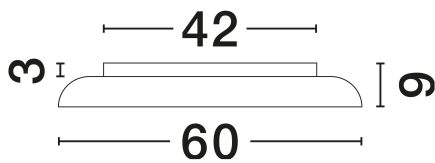

NOVA LUCE

PRODUCT DATASHEET

Version: 001

PRODUCT PHOTOGRAPH

TECHNICAL DRAWING

GENERAL INFORMATION

Product Code	9005657
Collection	Indoor
Product Category	Ceiling
Product Family	Linus
Mounting Location	Ceiling
Application Environment	Indoor
Specifications	N/A

DIMENSION & WEIGHT

LxWxH (cm)	D: 60 H: 9
Cut Out (cm)	N/A
Weight (Kgr)	4.39

MATERIAL & COLOR

Product Color	Sandy Black
Body Material	Aluminium & Acrylic

APPLICATION & MOUNTING

Ambient Working Temp.	Max 45°C
Type of Protection	IP20
Dimmable	Yes
Type of Dimming	Triac
Mounting type	Surface
Mounting Depth (cm)	N/A
Led Module Replaceable	No
Light Source	LED