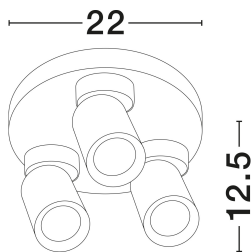

NOVA LUCE

PRODUCT DATASHEET

Version: 001

PRODUCT PHOTOGRAPH

GENERAL INFORMATION

Product Code	9011349
Collection	Indoor
Product Category	Spotlights
Product Family	Amecy
Mounting Location	Ceiling
Application Environment	Indoor
Specifications	N/A

DIMENSION & WEIGHT

LxWxH (cm)	D: 22 H: 12.5
Cut Out (cm)	N/A
Weight (Kgr)	0.8

MATERIAL & COLOR

Product Color	Sandy White
Body Material	Aluminium

TECHNICAL DRAWING

APPLICATION & MOUNTING

Ambient Working Temp.	Max 45°C
Type of Protection	IP20
Dimmable	Yes
Type of Dimming	N/A
Mounting type	Surface
Mounting Depth (cm)	N/A
Led Module Replaceable	Yes
Light Source	GU10

Power (Nominal)	3X10W
Input voltage (Nominal)	100-240V
Mains Frequency	50/60Hz

PHOTOMETRICAL DATA

Luminous Flux	N/A
Color Temperature	N/A
Light Color (Designation)	N/A

WARRANTY

Warranty	3 Years
----------	----------------