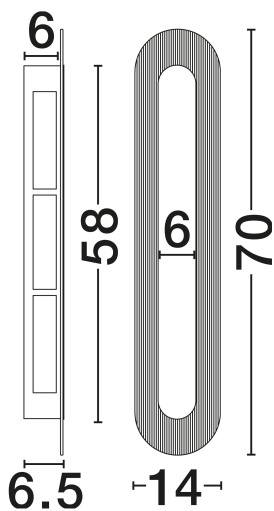

NOVA LUCE

PRODUCT DATASHEET

Version: 001

PRODUCT PHOTOGRAPH

TECHNICAL DRAWING

GENERAL INFORMATION

Product Code	9236422
Collection	Indoor
Product Category	Table
Product Family	Vetrio
Mounting Location	Table
Application Environment	Indoor
Specifications	N/A

DIMENSION & WEIGHT

LxWxH (cm)	L: 14 W: 6.5 H: 70
Cut Out (cm)	N/A
Weight (Kgr)	2.5

MATERIAL & COLOR

Product Color	Matt Black & Clear
Body Material	Metal & Glass

APPLICATION & MOUNTING

Ambient Working Temp.	Max 45°C
Type of Protection	IP20
Dimmable	No
Type of Dimming	N/A
Mounting type	Surface
Mounting Depth (cm)	N/A
Led Module Replaceable	No
Light Source	LED

Power (Nominal)	16W
Input voltage (Nominal)	220-240V
Mains Frequency	50/60Hz

PHOTOMETRICAL DATA

Luminous Flux	824lm
Color Temperature	3000K
Light Color (Designation)	Warm White

WARRANTY

Warranty	3 Years
----------	----------------