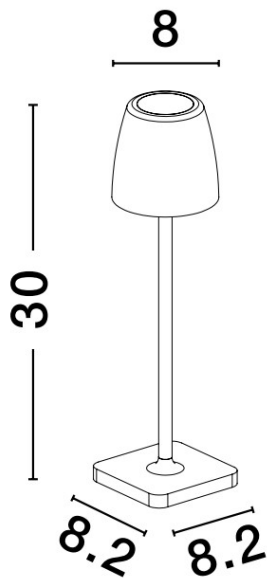

NOVA LUCE

PRODUCT DATASHEET

Version: 001

PRODUCT PHOTOGRAPH

TECHNICAL DRAWING

GENERAL INFORMATION

Product Code	9223412
Collection	Outdoor
Product Category	Table
Product Family	COLT
Mounting Location	N/A
Application Environment	Outdoor

DIMENSION & WEIGHT

LxWxH (cm)	L: 8 W: 8,2 H: 30
Cut out (cm)	N/A
Weight (Kgr)	0.5

MATERIAL & COLOR

Product Color	Sandy Rust Brown
Body Material	Die-Casting Aluminium -Acrylic

APPLICATION & MOUNTING

Ambient Working Temp.	Max 40 oC
Type of Protection	IP54
Dimmable	Yes
Type of Dimming (Optional)	Touch Dimming
Mounting type	Portable
Mounting Depth (cm)	N/A
Led Module Replaceable	No
Light Source	LED

Power (Nominal)	2W
Input voltage (Nominal)	5Vdc
Mains Frequency	50/60Hz

PHOTOMETRICAL DATA

Luminous Flux	207 lm
Color Temperature	3000K
Light Color (Designation)	Warm White

WARRANTY

Warranty	3 Years
----------	----------------