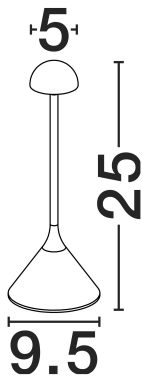

NOVA LUCE

PRODUCT DATASHEET

Version: 001

PRODUCT PHOTOGRAPH

GENERAL INFORMATION

Product Code	9030143
Collection	Outdoor
Product Category	Portable
Product Family	Dalt
Mounting Location	Portable
Application Environment	Outdoor
Specifications	N/A

DIMENSION & WEIGHT

LxWxH (cm)	D:9.5 H:25 cm
Cut out (cm)	N/A
Weight (Kgr)	0.228

TECHNICAL DRAWING

MATERIAL & COLOR

Product Color	Sandy Black
Body Material	Aluminium & Pc

APPLICATION & MOUNTING

Ambient Working Temp.	Max 45 oC
Type of Protection	IP54
Dimmable	Yes
Type of Dimming	N/A
Mounting type	Surface
Mounting Depth (cm)	N/A
Led Module Replaceable	No
Light Source	LED

Power (Nominal)	1w
Input voltage (Nominal)	220-240Vac
Mains Frequency	50/60Hz

PHOTOMETRICAL DATA

Luminous Flux	60lm
Color Temperature	3000K
Light Color (Designation)	Warm White

WARRANTY

Warranty	3 Years
----------	----------------