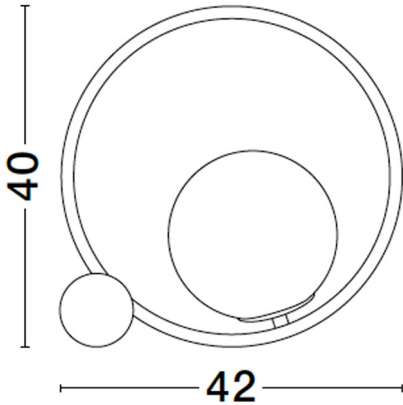

NOVA LUCE

PRODUCT DATASHEET

Version: 001

PRODUCT PHOTOGRAPH

TECHNICAL DRAWING

GENERAL INFORMATION

Product Code	9624095
Collection	Decorative
Product Category	Table
Product Family	Neso
Mounting Location	N/A
Application Environment	Indoor

DIMENSION & WEIGHT

LxWxH (cm)	L: 42 W: 15 H: 40
Cut out (cm)	N/A
Weight (Kgr)	1.2

MATERIAL & COLOR

Product Color	Gold & Black & Opal
Body Material	Aluminium

APPLICATION & MOUNTING

Ambient Working Temp.	Max 45 oC
Type of Protection	IP20
Dimmable	Depends on the lamp
Type of Dimming (Optional)	N/A
Mounting type	N/A
Mounting Depth (cm)	N/A
Led Module Replaceable	Yes
Light Source	LED E14

Power (Nominal)	Depends on the lamp
Input voltage (Nominal)	220-240Vac
Mains Frequency	50/60Hz

PHOTOMETRICAL DATA

Luminous Flux	Depends on the lamp
Color Temperature	Depends on the lamp
Light Color (Designation)	N/A