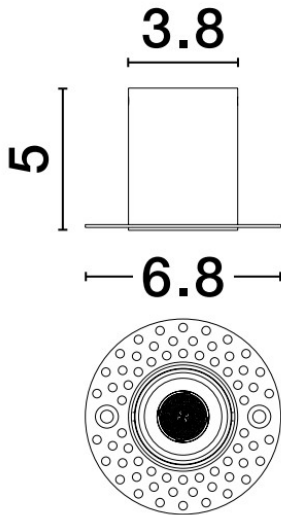

TECHNICAL DRAWING

COMPATIBLE WITH

— On/Off Driver: Included

— Triac Driver: N/A

— Dali Driver: 9844145

GENERAL INFORMATION

Product Code	9570018
Product Category	Downlights
Product Family	Uho
Mounting Location	Ceiling
Application Environment	Indoor

DIMENSION & WEIGHT

LxWxH (cm)	D: 6,8 H: 5
Cut out (cm)	4
Weight (Kgr)	-

MATERIAL & COLOR

Product Color	Black
Body Material	Aluminium
Cover Material	N/A

APPLICATION & MOUNTING

Ambient Working Temp.	45 C
Type of Protection	IP20
Protection Class IK	IK03
Dimmable	Yes
Type of Dimming (Optional)	Dali
Mounting type	Recessed
Mounting Depth (cm)	Ceiling
Led Module Replaceable	No
Light Source	LED
Adjustable	No

NOVA LUCE S.A

Schimatari Viotias
32009, Greece

+30 22620 58 121
+30 22620 56 743

info@novaluce.com
www.novaluce.com