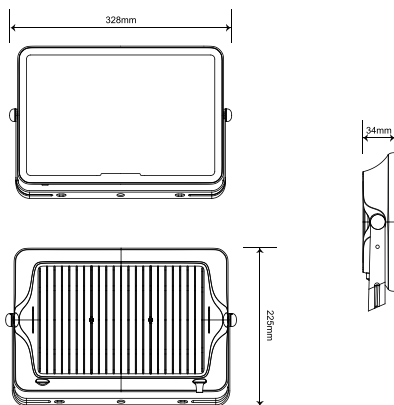

NOVA LUCE

PRODUCT DATASHEET

Version: 001

PRODUCT PHOTOGRAPH

GENERAL INFORMATION

Product Code	9050814
Product Category	Floodlights
Product Family	Grotto
Mounting Location	Ground/Wall
Application Environment	Outdoor

DIMENSION & WEIGHT

LxWxH (cm)	L:32.8 W:3.4 H:22.5
Cut out (cm)	-
Weight (Kgr)	1.37

TECHNICAL DRAWING

MATERIAL & COLOR

Product Color	Black
Body Material	Aluminium
Cover Material	N/A

APPLICATION & MOUNTING

Ambient Working Temp.	Max 40 oC
Type of Protection	IP66
Protection Class IK	IK06
Dimmable	N/A
Type of Dimming (Optional)	N/A
Mounting type	Surface
Mounting Depth (cm)	N/A
Led Module Replaceable	No
Light Source	Led