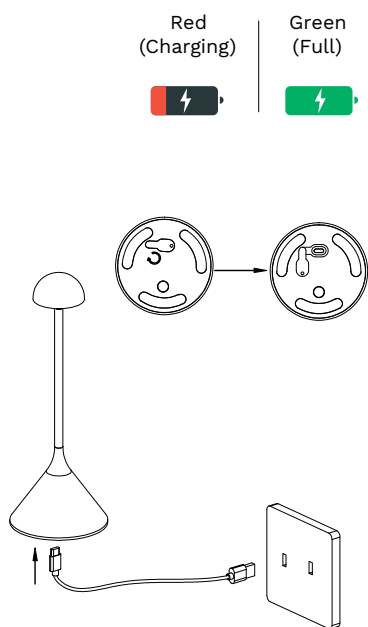

1

Charge the lamp until the led change to green. The USB cable is in the attachment bag. 1A adaptor is recommended

2

In order to turn the lamp on/off, please touch the switch on the top

3

The lamp is dimmable