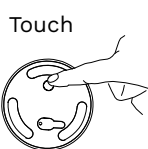

1

Charge the lamp until the led change to green. The USB cable is in the attachment bag. 1A adaptor is recommended

2

In order to turn the lamp on/off, please touch the switch on the top

3

The lamp is dimmable