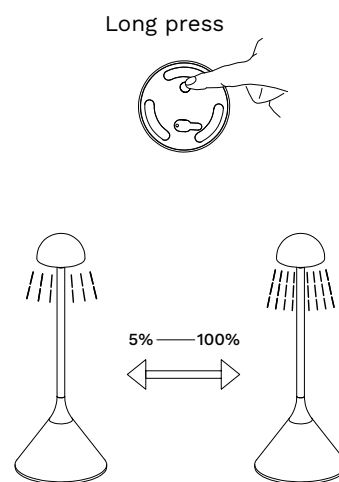

1

Charge the lamp until the led change to green. The USB cable is in the attachment bag. 1A adaptor is recommended

2

In order to turn the lamp on/off, please touch the switch on the top

3

The lamp is dimmable