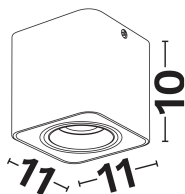

TECHNICAL DRAWING

MATERIAL & COLOR

Product Color	Black
Body Material	Aluminium
Cover Material	N/A

APPLICATION & MOUNTING

Ambient Working Temp.	45 C
Type of Protection	IP20
Protection Class IK	IK03
Dimmable	N/A
Type of Dimming (Optional)	N/A
Mounting type	Surface
Mounting Depth (cm)	Ceiling
Led Module Replaceable	Yes
Light Source	Led Gu10 / Mr16
Adjustable	Yes

COMPATIBLE WITH

— On/Off Driver: N/A

— Triac Driver: N/A

— Dali Driver: N/A

NOVA LUCE S.A

Schimatari Viotias
32009, Greece

+30 22620 58 121
+30 22620 56 743

info@novaluce.com
www.novaluce.com