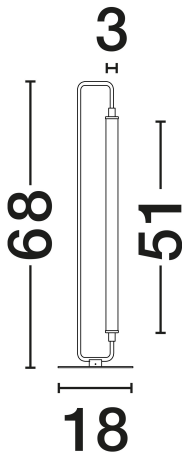

## PRODUCT PHOTOGRAPH

## TECHNICAL DRAWING

## DIMENSION & WEIGHT

LxWxH (cm)	D: 18 H: 67.5
Cut Out (cm)	N/A
Weight (Kgr)	0.64