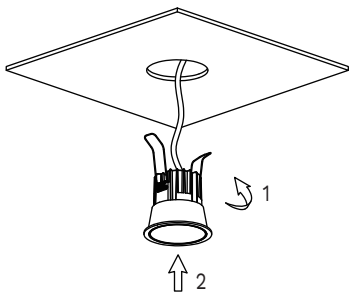

NOVA LUCE

9580621/ 9580622
9580623/ 9580624
9580625/ 9580626

1

Turn off the general switch

2

Create a $\varnothing 7.5$ cm CutOut

3

Connect wires

4

Press the bracket together
& fix the luminaire into place

5

Turn on the general switch

6