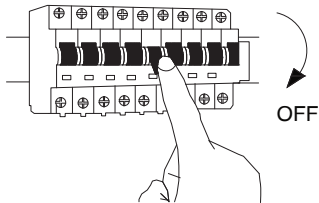

NOVA LUCE

9580621/ 9580622
9580623/ 9580624
9580625/ 9580626

1

Turn off the general switch

2

Create a $\varnothing 7.5$ cm CutOut

3

Connect wires

4

Press the bracket together
& fix the luminaire into place

5

Turn on the general switch

6