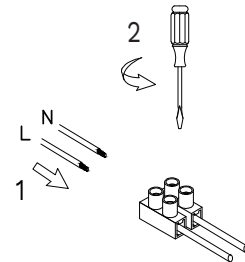

NOVA LUCE

9580621/ 9580622
9580623/ 9580624
9580625/ 9580626

1

Turn off the general switch

2

Create a $\varnothing 7.5$ cm CutOut

3

Connect wires

4

Press the bracket together
& fix the luminaire into place

5

Turn on the general switch

6