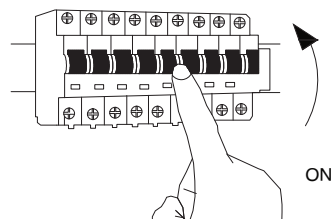

NOVA LUCE

9580621/ 9580622
9580623/ 9580624
9580625/ 9580626

1

Turn off the general switch

2

Create a $\varnothing 7.5$ cm CutOut

3

Connect wires

4

Press the bracket together
& fix the luminaire into place

5

Turn on the general switch

6