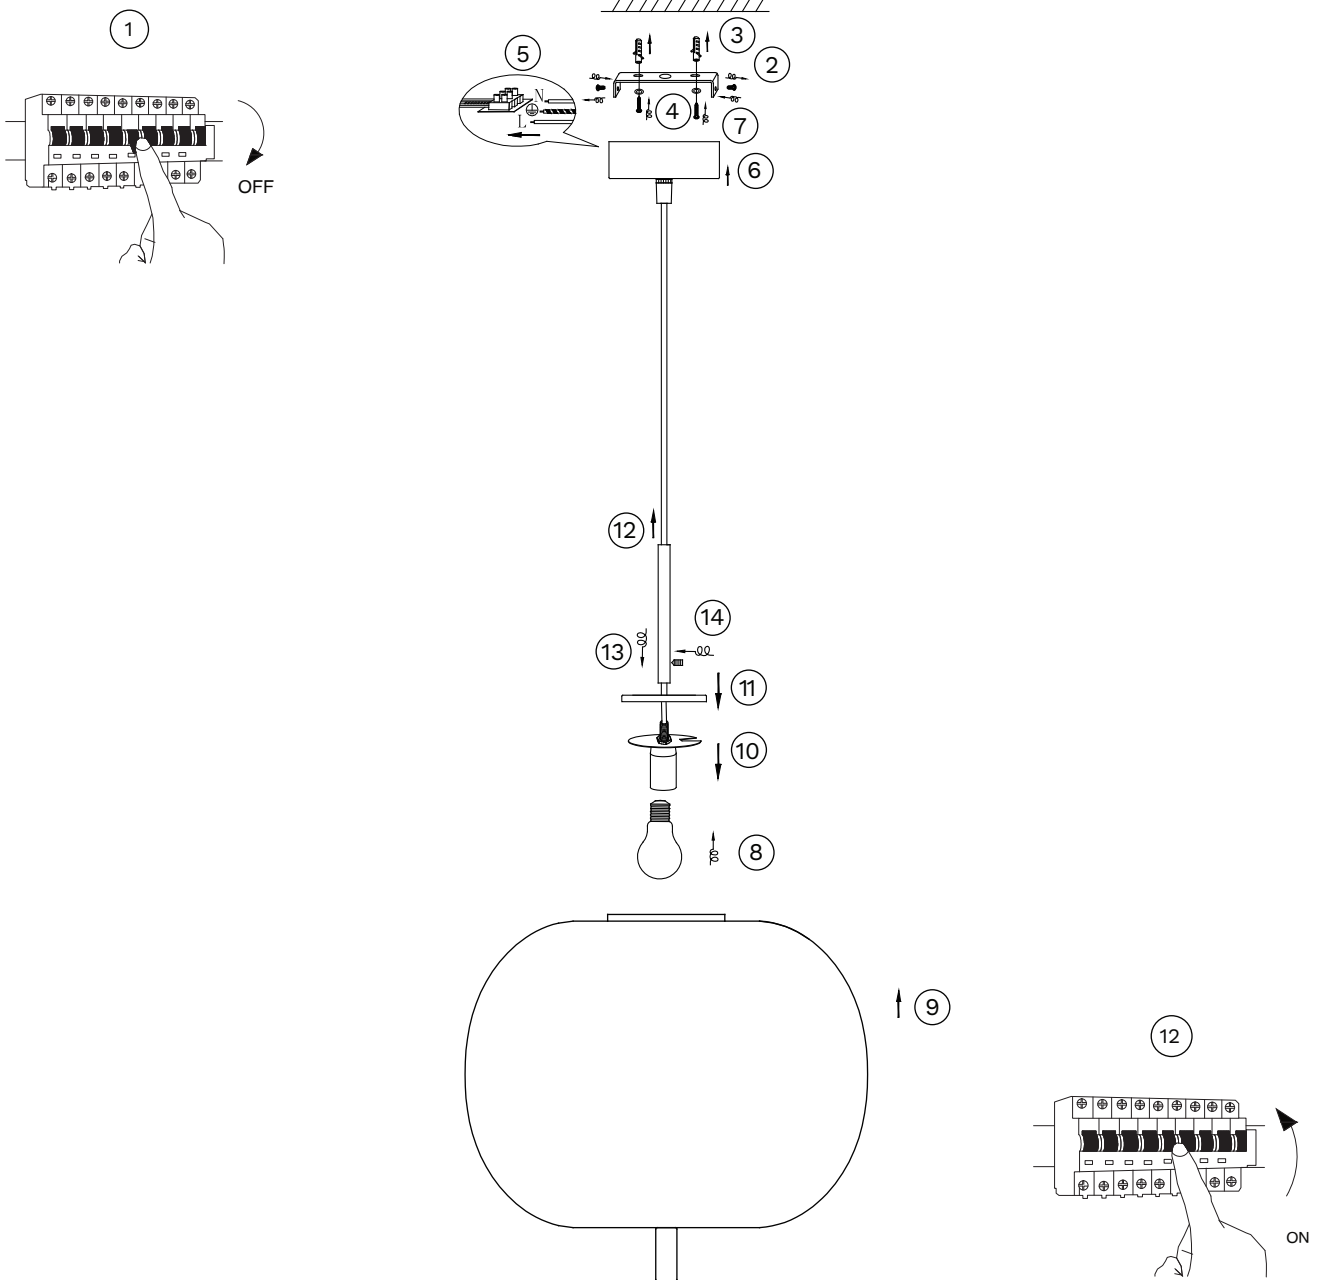

# NOVA LUCE

9624061  
9624071  
9624079

1. Turn off the general switch
2. Drill holes
3. Apply plastic anchors
4. Apply screws
5. Connect wires
6. Put the canopy in place

7. Apply the side screws
8. By rotating put the bulb in place
9. Apply carefully the acrylic
10. 11. Put the socket in place
12. 13. By rotating place the pendant
14. Apply the side pendant screw
15. Turn on general switch