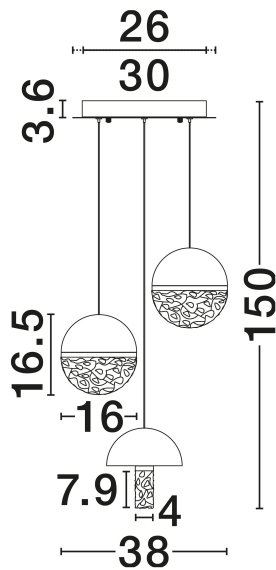

NOVA LUCE

PRODUCT DATASHEET

Version: 001

PRODUCT PHOTOGRAPH

TECHNICAL DRAWING

GENERAL INFORMATION

Product Code	9214173
Collection	Indoor
Product Category	Suspension
Product Family	Dorin
Mounting Location	Ceiling
Application Environment	Indoor
Specifications	N/A

DIMENSION & WEIGHT

LxWxH (cm)	D: 38 H: 150
Cut Out (cm)	N/A
Weight (Kgr)	4

MATERIAL & COLOR

Product Color	Black & Brass Gold & Clear, White Cloud
Body Material	Marble & Metal & Glass

APPLICATION & MOUNTING

Ambient Working Temp.	Max 45°C
Type of Protection	IP20
Dimmable	Yes
Type of Dimming	Triac
Mounting type	Surface
Mounting Depth (cm)	N/A
Led Module Replaceable	No
Light Source	LED

NOVA LUCE S.A

Schimatari Viotias
32009, Greece

+30 22620 58 121
+30 22620 56 743

info@novaluce.com
www.novaluce.com

NOVA LUCE

PRODUCT DATASHEET

Version: 001

ELECTRICAL DATA

Power (Nominal)	18W
Input voltage (Nominal)	220-240V
Mains Frequency	50/60Hz

PHOTOMETRICAL DATA