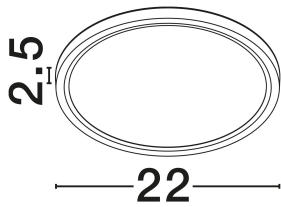

NOVA LUCE

PRODUCT DATASHEET

Version: 001

PRODUCT PHOTOGRAPH

TECHNICAL DRAWING

GENERAL INFORMATION

Product Code	9060186
Collection	Indoor
Product Category	Ceiling
Product Family	Dixie
Mounting Location	Ceiling
Application Environment	Indoor
Specifications	N/A

DIMENSION & WEIGHT

LxWxH (cm)	D : 22 H: 2.5
Cut Out (cm)	N/A
Weight (Kgr)	0.4

MATERIAL & COLOR

Product Color	Sandy White
Body Material	Abs & Acrylic

APPLICATION & MOUNTING

Ambient Working Temp.	Max 45°C
Type of Protection	IP20
Dimmable	No
Type of Dimming	N/A
Mounting type	Surface
Mounting Depth (cm)	N/A
Led Module Replaceable	No
Light Source	LED

Power (Nominal)	18W
Input voltage (Nominal)	220-240V
Mains Frequency	50/60Hz

PHOTOMETRICAL DATA

Luminous Flux	1504lm
Color Temperature	3000-4000-6500K
Light Color (Designation)	WW - CW

WARRANTY

Warranty	3 Years
----------	----------------