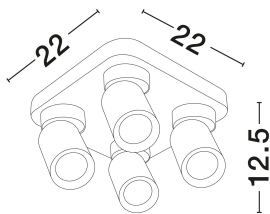

NOVA LUCE

PRODUCT DATASHEET

Version: 001

PRODUCT PHOTOGRAPH

GENERAL INFORMATION

Product Code	9011345
Collection	Indoor
Product Category	Spotlights
Product Family	Amecy
Mounting Location	Ceiling
Application Environment	Indoor
Specifications	N/A

DIMENSION & WEIGHT

LxWxH (cm)	L: 22 W: 22 H : 12.5
Cut Out (cm)	N/A
Weight (Kgr)	1.025

MATERIAL & COLOR

Product Color	Sandy White
Body Material	Aluminium

TECHNICAL DRAWING

APPLICATION & MOUNTING

Ambient Working Temp.	Max 45°C
Type of Protection	IP20
Dimmable	Yes
Type of Dimming	N/A
Mounting type	Surface
Mounting Depth (cm)	N/A
Led Module Replaceable	Yes
Light Source	GU10