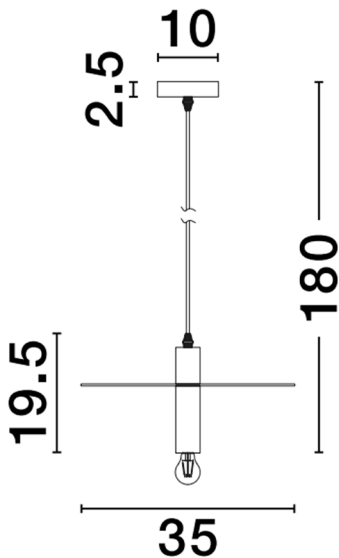

NOVA LUCE

PRODUCT DATASHEET

Version: 001

PRODUCT PHOTOGRAPH

TECHNICAL DRAWING

GENERAL INFORMATION

Product Code	9501243
Collection	Decorative
Product Category	Suspension
Product Family	Royal
Mounting Location	Ceiling
Application Environment	Indoor

DIMENSION & WEIGHT

LxWxH (cm)	D: 35 H: 1180
Cut out (cm)	N/A
Weight (Kgr)	2.0

MATERIAL & COLOR

Product Color	Black
Body Material	Metal

APPLICATION & MOUNTING

Ambient Working Temp.	Max 45 oC
Type of Protection	IP20
Dimmable	Depends on the lamp
Type of Dimming (Optional)	N/A
Mounting type	Ceiling
Mounting Depth (cm)	N/A
Led Module Replaceable	Yes
Light Source	LED E27

Power (Nominal)	Depends on the lamp
Input voltage (Nominal)	220-240Vac
Mains Frequency	50/60Hz

PHOTOMETRICAL DATA

Luminous Flux	Depends on the lamp
Color Temperature	Depends on the lamp
Light Color (Designation)	N/A