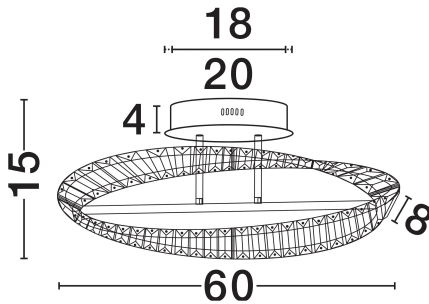

TECHNICAL DRAWING

GENERAL INFORMATION

Product Code	9333060
Collection	Indoor
Product Category	Ceiling
Product Family	Aurelia
Mounting Location	Wall
Application Environment	Indoor
Specifications	N/A

DIMENSION & WEIGHT

LxWxH (cm)	D: 60 H: 15
Cut Out (cm)	N/A
Weight (Kgr)	4.5

MATERIAL & COLOR

Product Color	Platinum Gold
Body Material	Metal & Crystal

APPLICATION & MOUNTING

Ambient Working Temp.	Max 45°C
Type of Protection	IP20
Dimmable	Yes
Type of Dimming	Triac
Mounting type	Surface
Mounting Depth (cm)	N/A
Led Module Replaceable	No
Light Source	LED

NOVA LUCE S.A

Schimatari Viotias
32009, Greece

+30 22620 58 121
+30 22620 56 743

info@novaluce.com
www.novaluce.com