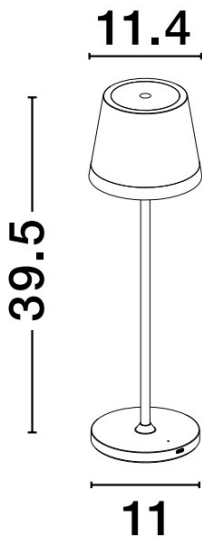

NOVA LUCE

PRODUCT DATASHEET

Version: 001

PRODUCT PHOTOGRAPH

TECHNICAL DRAWING

GENERAL INFORMATION

Product Code	9223407
Collection	Outdoor
Product Category	Table
Product Family	SEINA
Mounting Location	N/A
Application Environment	Outdoor

DIMENSION & WEIGHT

LxWxH (cm)	∅: 11,4 W: 11,4 H: 39,5
Cut out (cm)	N/A
Weight (Kgr)	0.8

MATERIAL & COLOR

Product Color	White
Body Material	Aluminum-Acrylic

APPLICATION & MOUNTING

Ambient Working Temp.	Max 40 °C
Type of Protection	IP54
Dimmable	Yes
Type of Dimming (Optional)	Touch Dimming
Mounting type	Portable
Mounting Depth (cm)	N/A
Led Module Replaceable	No
Light Source	LED

Power (Nominal)	2W
Input voltage (Nominal)	5Vdc
Mains Frequency	50/60Hz

PHOTOMETRICAL DATA

Luminous Flux	192 lm
Color Temperature	3000K
Light Color (Designation)	Warm White

WARRANTY

Warranty	3 Years
----------	----------------