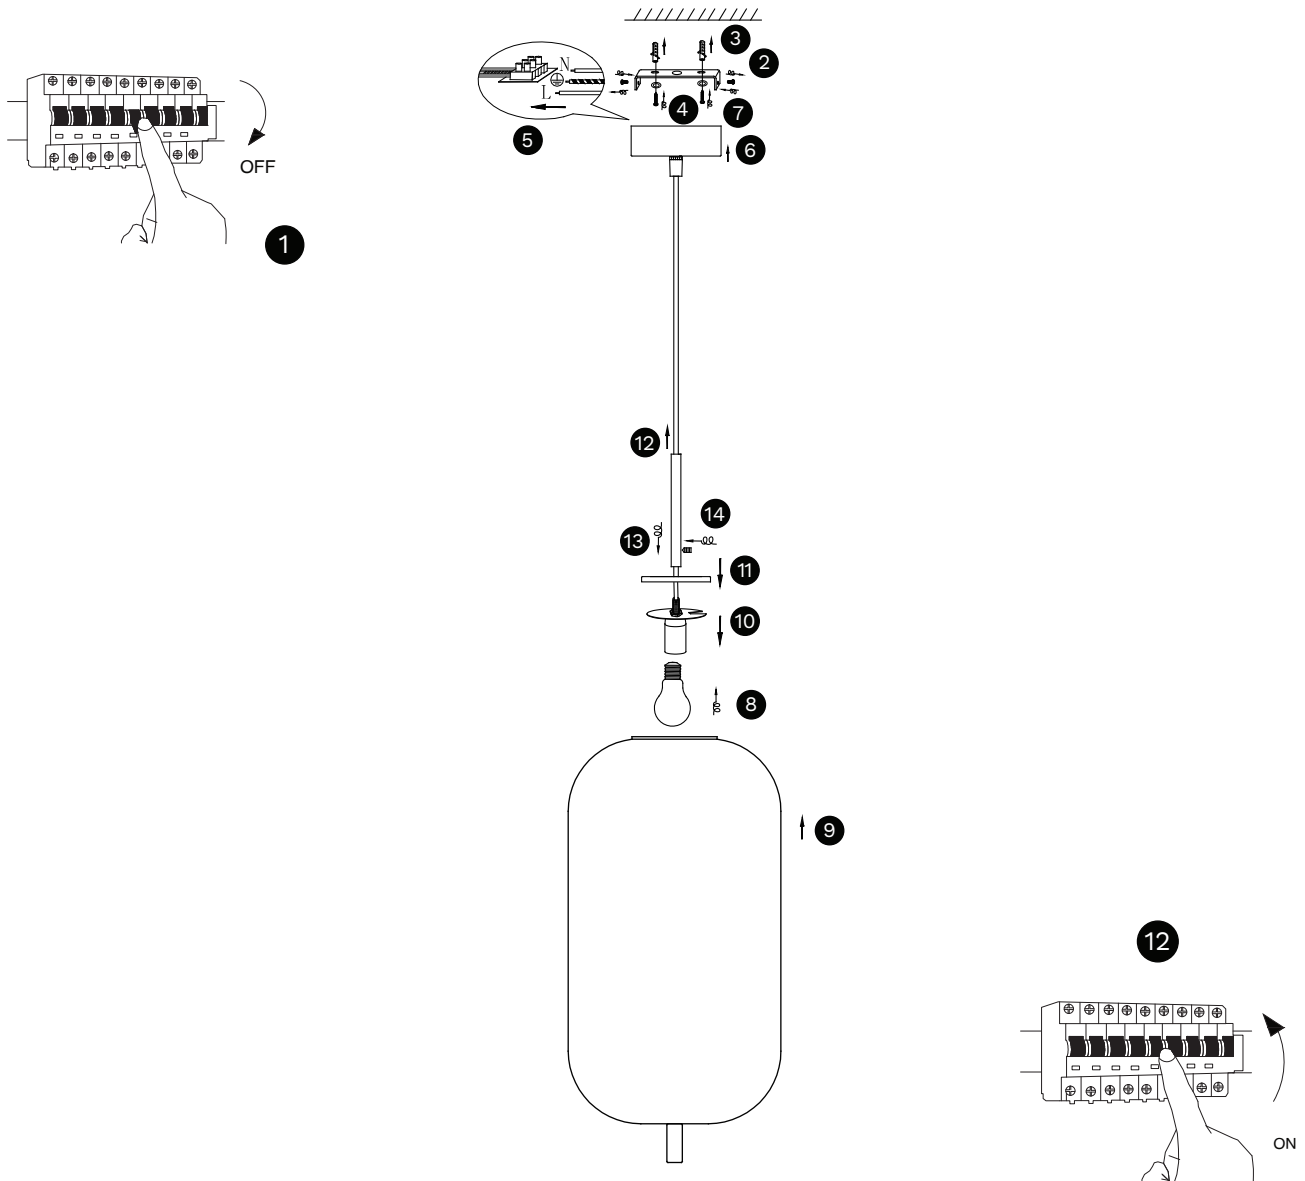

# NOVA LUCE

9624062/ 9624072/ 9624080

1. Turn off the general switch
2. Drill holes
3. Apply plastic anchors
4. Apply screws
5. Connect wires
6. Put the canopy in place

7. Apply the side screws
8. By rotating put the bulb in place
9. Carefully apply the acrylic
10. 11. Put the socket in place
12. 13. By rotating place the pendant
14. Apply the side pendant screw
15. Turn on general switch