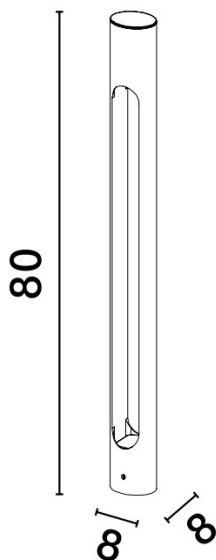

NOVA LUCE

PRODUCT DATASHEET

Version: 001

PRODUCT PHOTOGRAPH

GENERAL INFORMATION

Product Code	9100918
Collection	Outdoor
Product Category	Bollard
Product Family	ELLERY
Mounting Location	Floor
Application Environment	Outdoor

DIMENSION & WEIGHT

LxWxH (cm)	D: 8 H: 80
Cut out (cm)	N/A
Weight (Kgr)	1.5

MATERIAL & COLOR

Product Color	Black
Body Material	Aluminium-Acrylic

TECHNICAL DRAWING

APPLICATION & MOUNTING

Ambient Working Temp.	Max 40 °C
Type of Protection	IP65
Dimmable	No
Type of Dimming (Optional)	N/A
Mounting type	Surface
Mounting Depth (cm)	N/A
Led Module Replaceable	No
Light Source	LED

Power (Nominal)	12W
Input voltage (Nominal)	220-240Vac
Mains Frequency	50/60Hz

PHOTOMETRICAL DATA

Luminous Flux	372 lm
Color Temperature	3000K
Light Color (Designation)	Warm White

WARRANTY

Warranty	3 Years
----------	----------------