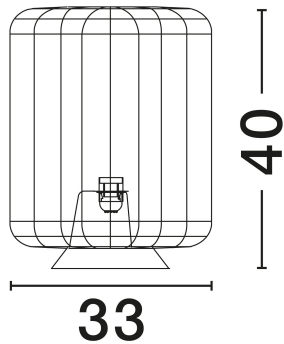

## PRODUCT PHOTOGRAPH

## TECHNICAL DRAWING

## DIMENSION & WEIGHT

LxWxH (cm)	D: 33 H: 40
Cut Out (cm)	N/A
Weight (Kgr)	1.1