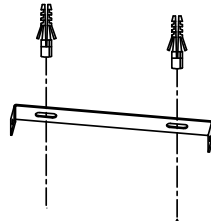

NOVA LUCE

8160161

1

Turn off the general switch

2

Align, mark & drill holes
& apply plastic anchors

3

Connect wires

4

Tie up screws

5

Tie up side screws
to fix it in place

6

Turn on general switch

7