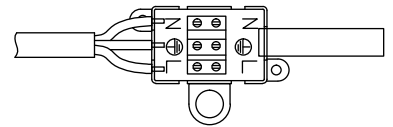

NOVA LUCE

8160161

1

Turn off the general switch

2

Align, mark & drill holes
& apply plastic anchors

3

Connect wires

4

Tie up screws

5

Tie up side screws
to fix it in place

6

Turn on general switch

7