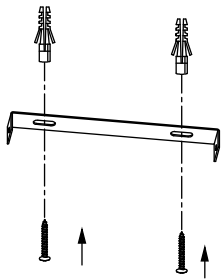

NOVA LUCE

8160161

1

Turn off the general switch

2

Align, mark & drill holes
& apply plastic anchors

3

Connect wires

4

Tie up screws

5

Tie up side screws
to fix it in place

6

Turn on general switch

7