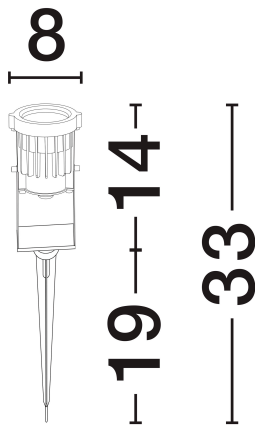

NOVA LUCE

PRODUCT DATASHEET

Version: 001

PRODUCT PHOTOGRAPH

TECHNICAL DRAWING

GENERAL INFORMATION

Product Code	9844059
Collection	Outdoor
Product Category	Accent Lighting
Product Family	Quick
Mounting Location	Wall
Application Environment	Outdoor
Specifications	N/A

DIMENSION & WEIGHT

LxWxH (cm)	D:8 H:14(+16 cm spike)
Cut out (cm)	N/A
Weight (Kgr)	0

MATERIAL & COLOR

Product Color	Sandy Black
Body Material	Aluminium

APPLICATION & MOUNTING

Ambient Working Temp.	Max 45 oC
Type of Protection	IP65
Dimmable	No
Type of Dimming	N/A
Mounting type	Surface
Mounting Depth (cm)	N/A
Led Module Replaceable	No
Light Source	LED

Power (Nominal)	13w
Input voltage (Nominal)	220-240Vac
Mains Frequency	50/60Hz

PHOTOMETRICAL DATA

Luminous Flux	1160lm
Color Temperature	2700K
Light Color (Designation)	Warm White

WARRANTY

Warranty	3 Years
----------	----------------