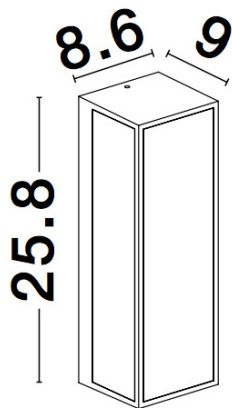

TECHNICAL DRAWING

GENERAL INFORMATION

Product Code	9197701
Collection	Outdoor
Product Category	Wall
Product Family	SORREN
Mounting Location	Wall
Application Environment	Outdoor

DIMENSION & WEIGHT

LxWxH (cm)	L: 8,6 W: 9 H: 25,8
Cut out (cm)	N/A
Weight (Kgr)	1.1

MATERIAL & COLOR

Product Color	Anthracite
Body Material	Die-Casting Aluminium

APPLICATION & MOUNTING

Ambient Working Temp.	Max 40 oC
Type of Protection	IP65
Dimmable	No
Type of Dimming (Optional)	N/A
Mounting type	Surface
Mounting Depth (cm)	N/A
Led Module Replaceable	Yes
Light Source	E27

NOVA LUCE S.A

Schimatari Viotias
32009, Greece

+30 22620 58 121
+30 22620 56 743

info@novaluce.com
www.novaluce.com