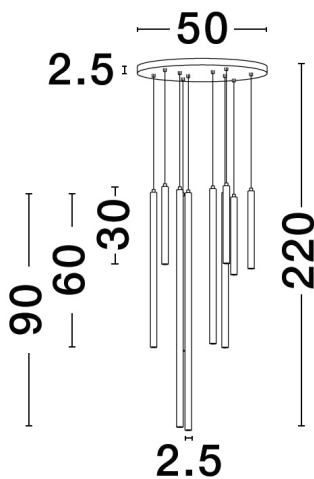

NOVA LUCE

PRODUCT DATASHEET

Version: 001

PRODUCT PHOTOGRAPH

TECHNICAL DRAWING

GENERAL INFORMATION

Product Code	9287940
Collection	Decorative
Product Category	Suspension
Product Family	Trimle
Mounting Location	Ceiling
Application Environment	Indoor

DIMENSION & WEIGHT

LxWxH (cm)	D: 50 H: 220
Cut out (cm)	N/A
Weight (Kgr)	6.7

MATERIAL & COLOR

Product Color	Brushed Gold
Body Material	Aluminium & Acrylic

APPLICATION & MOUNTING

Ambient Working Temp.	Max 45 oC
Type of Protection	IP20
Dimmable	Yes
Type of Dimming (Optional)	Triac
Mounting type	Ceiling
Mounting Depth (cm)	N/A
Led Module Replaceable	No
Light Source	LED

Power (Nominal)	26W
Input voltage (Nominal)	220-240Vac
Mains Frequency	50/60Hz

PHOTOMETRICAL DATA

Luminous Flux	1861 lm
Color Temperature	3000K
Light Color (Designation)	Warm White

WARRANTY

Warranty	3 Years
----------	----------------