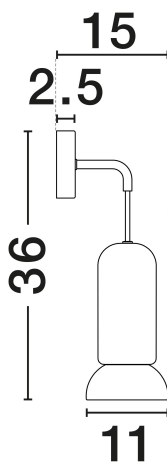

### PRODUCT PHOTOGRAPH

### TECHNICAL DRAWING

### DIMENSION & WEIGHT

LxWxH (cm)	D: 11 W: 15 H: 36
Cut Out (cm)	N/A
Weight (Kgr)	0