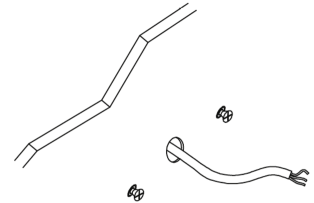

# NOVA LUCE

9577012 9577013

1

Turn off the general switch

2

Drill holes apply plastic anchors

3

Apply screws

4

Connect wires

5

Insert the bulb

6

Place the glass

7

Turn on the general switch