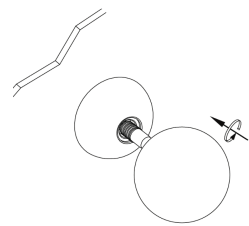

# NOVA LUCE

9577012 9577013

1

Turn off the general switch

2

Drill holes apply plastic anchors

3

Apply screws

4

Connect wires

5

Insert the bulb

6

Place the glass

7

Turn on the general switch