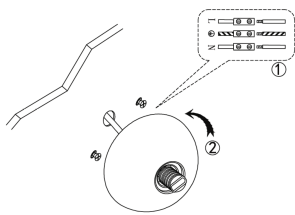

# NOVA LUCE

9577012 9577013

1

Turn off the general switch

2

Drill holes apply plastic anchors

3

Apply screws

4

Connect wires

5

Insert the bulb

6

Place the glass

7

Turn on the general switch