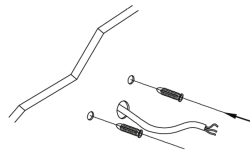

# NOVA LUCE

9577012 9577013

1

Turn off the general switch

2

Drill holes apply plastic anchors

3

Apply screws

4

Connect wires

5

Insert the bulb

6

Place the glass

7

Turn on the general switch