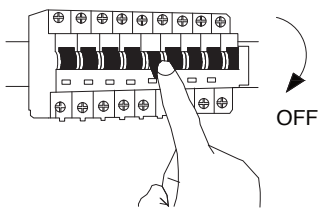

# NOVA LUCE

9577012 9577013

1

Turn off the general switch

2

Drill holes apply plastic anchors

3

Apply screws

4

Connect wires

5

Insert the bulb

6

Place the glass

7

Turn on the general switch