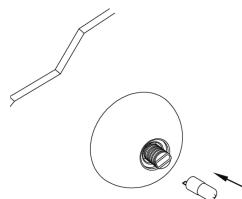

# NOVA LUCE

9577012 9577013

1

Turn off the general switch

2

Drill holes apply plastic anchors

3

Apply screws

4

Connect wires

5

Insert the bulb

6

Place the glass

7

Turn on the general switch