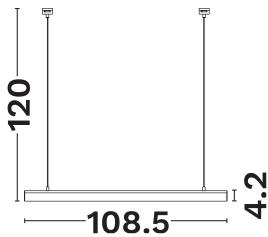

NOVA LUCE

PRODUCT DATASHEET

Version: 001

PRODUCT PHOTOGRAPH

GENERAL INFORMATION

Product Code	9009063
Product Category	Systems
Product Family	Uprail
Mounting Location	Ceiling
Application Environment	Indoor

DIMENSION & WEIGHT

LxWxH (cm)	L:108.5 W:2.1 H:7 cm
Cut out (cm)	N/A
Weight (Kgr)	N/A

TECHNICAL DRAWING

MATERIAL & COLOR

Product Color	Black
Body Material	Aluminium
Cover Material	N/A

APPLICATION & MOUNTING

Ambient Working Temp.	45 C
Type of Protection	IP20
Protection Class IK	IK04
Dimmable	Yes
Type of Dimming (Optional)	Triac
Mounting type	Track
Mounting Depth (cm)	Ceiling
Led Module Replaceable	No
Light Source	Led
Adjustable	No

NOVA LUCE

PRODUCT DATASHEET

Version: 001

ELECTRICAL DATA

Power (Nominal)	30
Input voltage (Nominal)	24Vdc
Mains Frequency	50/60Hz
Output voltage	N/A
Output Current	N/A
Power Factor	N/A
Efficiency	N/A
SVM	N/A
Pst	N/A
Class	III

PHOTOMETRICAL DATA

Luminous Flux	1181
Luminous Efficacy	39.4
Color Temperature	3000
Light Color (Designation)	Warm White
CRI	>90
SDCM	<3
Beam Angle	24
UGR	<10

LIFESPAN

Lifetime	50000
----------	--------------