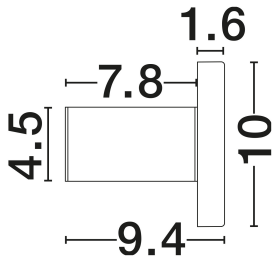

NOVA LUCE

PRODUCT DATASHEET

Version: 001

PRODUCT PHOTOGRAPH

GENERAL INFORMATION

Product Code	9540247
Collection	Indoor
Product Category	Wall
Product Family	Ark
Mounting Location	Wall
Application Environment	Indoor
Specifications	N/A

DIMENSION & WEIGHT

LxWxH (cm)	D: 10 H: 9.4
Cut Out (cm)	N/A
Weight (Kgr)	0.35

MATERIAL & COLOR

Product Color	Sandy Black
Body Material	Aluminium

TECHNICAL DRAWING

APPLICATION & MOUNTING

Ambient Working Temp.	Max 45°C
Type of Protection	IP20
Dimmable	No
Type of Dimming	N/A
Mounting type	Surface
Mounting Depth (cm)	N/A
Led Module Replaceable	No
Light Source	LED

Power (Nominal)	5W
Input voltage (Nominal)	220-240V
Mains Frequency	50/60Hz

PHOTOMETRICAL DATA

Luminous Flux	152lm
Color Temperature	3000K
Light Color (Designation)	Warm White

WARRANTY

Warranty	3 Years
----------	----------------