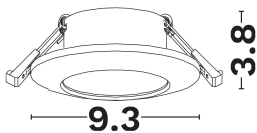

NOVA LUCE

PRODUCT DATASHEET

Version: 001

PRODUCT PHOTOGRAPH

GENERAL INFORMATION

Product Code	9012121
Product Category	Downlights-Gu10
Product Family	Tex
Mounting Location	Ceiling
Application Environment	Indoor

DIMENSION & WEIGHT

LxWxH (cm)	D: 9.3 H: 3.8 cm
Cut out (cm)	6
Weight (Kgr)	N/A

TECHNICAL DRAWING

MATERIAL & COLOR

Product Color	White
Body Material	Aluminium
Cover Material	N/A

APPLICATION & MOUNTING

Ambient Working Temp.	45 C
Type of Protection	IP44
Protection Class IK	N/A
Dimmable	N/A
Type of Dimming (Optional)	N/A
Mounting type	Recessed
Mounting Depth (cm)	Ceiling
Led Module Replaceable	Yes
Light Source	Led Gu10 / Mr16
Adjustable	No