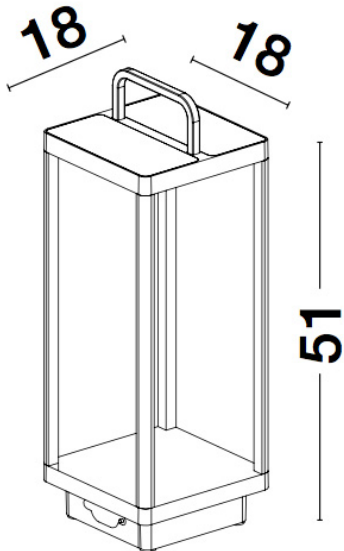

NOVA LUCE

PRODUCT DATASHEET

Version: 001

PRODUCT PHOTOGRAPH

TECHNICAL DRAWING

GENERAL INFORMATION

| | |
|-------------------------|---------|
| Product Code | 9922510 |
| Collection | Outdoor |
| Product Category | Floor |
| Product Family | BALI |
| Mounting Location | N/A |
| Application Environment | Outdoor |

DIMENSION & WEIGHT

| | |
|--------------|-------------------|
| LxWxH (cm) | L: 18 W: 18 H: 51 |
| Cut out (cm) | N/A |
| Weight (Kgr) | 2.7 |

MATERIAL & COLOR

| | |
|---------------|-----------------------|
| Product Color | Anthracite |
| Body Material | Die-Casting Aluminium |