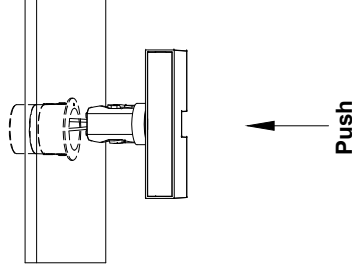

# NOVA LUCE

9492893

1. Turn off the general switch

2. Put the product into place

3. Connect the wires

4. Tight it up

5. Click them together

6. Push to click in place