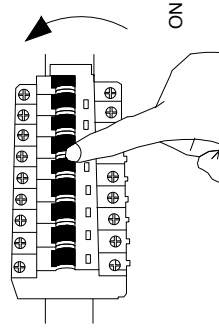

# NOVA LUCE

9492893

1. Turn off the general switch

2. Put the product into place

3. Connect the wires

4. Tight it up

5. Click them together

6. Push to click in place

7. Turn on the general switch