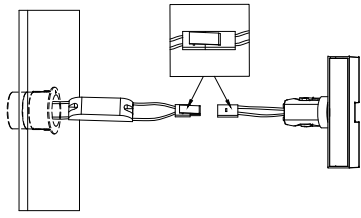

# NOVA LUCE

9492893

1. Turn off the general switch

2. Put the product into place

3. Connect the wires

4. Tight it up

5. Click them together

6. Push to click in place

7. Turn on the general switch