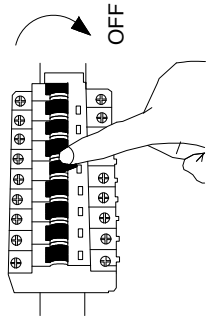

# NOVA LUCE

9492893

1. Turn off the general switch

2. Put the product into place

3. Connect the wires

4. Tight it up

5. Click them together

6. Push to click in place

7. Turn on the general switch