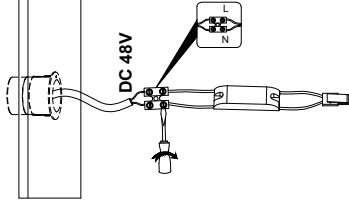

# NOVA LUCE

9492893

1. Turn off the general switch

2. Put the product into place

3. Connect the wires

4. Tight it up

5. Click them together

6. Push to click in place