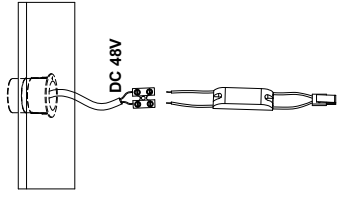

# NOVA LUCE

9492893

1. Turn off the general switch

2. Put the product into place

3. Connect the wires

4. Tight it up

5. Click them together

6. Push to click in place