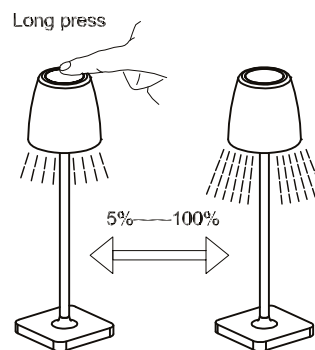

Or charge the lamp by connecting it on base

3

To turn on/ off the lamp,
please touch the switch on the top

4

The lamp is dimmable