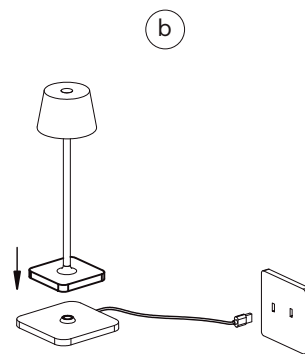

NOVA LUCE

9223407

1

Firstly, charge the lamp until the led changes to green.
The USB cable is in the attachment bag.
We recommend that you use 1A adaptor.

Or charge the lamp by connecting it on base

3

To turn on/ off the lamp,
please touch the switch on the top