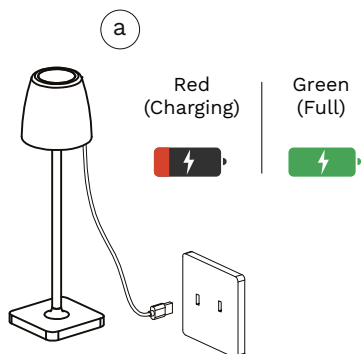

NOVA LUCE

9223407

1

Firstly, charge the lamp until the led changes to green.
The USB cable is in the attachment bag.
We recommend that you use 1A adaptor.

Or charge the lamp by connecting it on base

3

To turn on/ off the lamp,
please touch the switch on the top

4

The lamp is dimmable