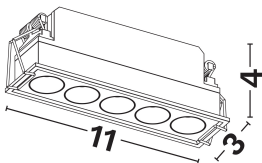

DIMENSION & WEIGHT

LxWxH (cm)	L:11 W:3 H:4
Cut out (cm)	10,5 X 2,5
Weight (Kgr)	N/A

TECHNICAL DRAWING

MATERIAL & COLOR

Product Color	White
Body Material	Aluminium
Cover Material	N/A

APPLICATION & MOUNTING

Ambient Working Temp.	45 C
Type of Protection	IP20
Protection Class IK	IK04
Dimmable	Yes
Type of Dimming (Optional)	Triac/Dali
Mounting type	Recessed
Mounting Depth (cm)	Ceiling
Led Module Replaceable	No
Light Source	Led
Adjustable	No