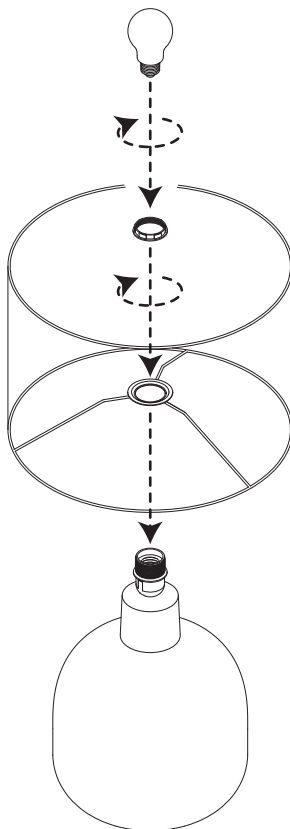

NOVA LUCE

9001061

1

Place the shade into place
Make it stable
by tying up the washer
& Apply the bulb by rotating

2

Plug it in power to turn it on/ off

3

Installation completed