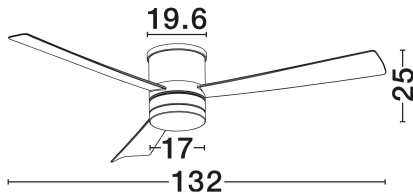

NOVA LUCE

PRODUCT DATASHEET

Version: 001

PRODUCT PHOTOGRAPH

GENERAL INFORMATION

Product Code	9953016
Collection	Indoor
Product Category	Fans
Product Family	Satin
Mounting Location	Ceiling
Application Environment	Indoor
Specifications	N/A

DIMENSION & WEIGHT

LxWxH (cm)	D: 132 H: 25
Cut Out (cm)	N/A
Weight (Kgr)	7

MATERIAL & COLOR

Product Color	Brushed Nickel
Body Material	Steel & Glass & Plywood

TECHNICAL DRAWING

APPLICATION & MOUNTING

Ambient Working Temp.	Max 45°C
Type of Protection	IP20
Dimmable	No
Type of Dimming	N/A
Mounting type	Surface
Mounting Depth (cm)	N/A
Led Module Replaceable	No
Light Source	LED

Power (Nominal)	18W
Input voltage (Nominal)	220-240V
Mains Frequency	50/60Hz

PHOTOMETRICAL DATA

Luminous Flux	650lm
Color Temperature	3000K
Light Color (Designation)	Warm White

WARRANTY

Warranty	3 Years
----------	----------------