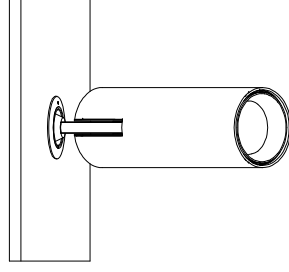

NOVA LUCE

9492901

1. Turn off the general switch

2. Put the product into place

3. Connect the wires

4. Tight it up

5. Click them together

6. Push to click in place