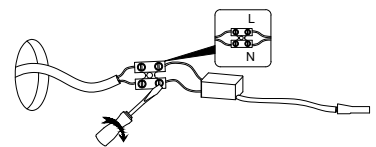

NOVA LUCE

6800201

1

Turn off the general switch

2

Make a cut out D: 4 cm.

3

Connect the wires

4

Connect the wires with the product

5

Turn on the general switch