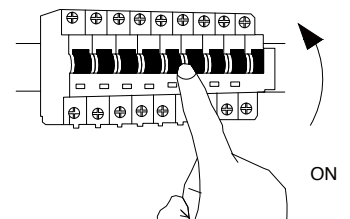

NOVA LUCE

6800201

1

Turn off the general switch

2

Make a cut out D: 4 cm.

3

Connect the wires

4

Connect the wires with the product

5

Turn on the general switch