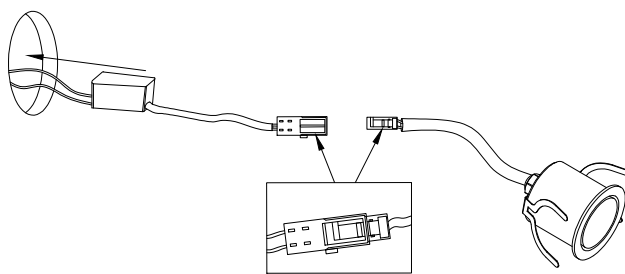

NOVA LUCE

6800201

1

Turn off the general switch

2

Make a cut out D: 4 cm.

3

Connect the wires

4

Connect the wires with the product

5

Turn on the general switch