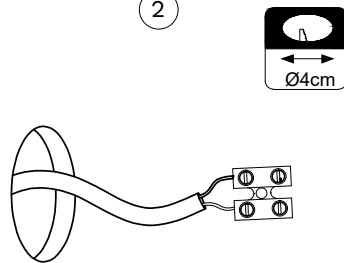

NOVA LUCE

6800201

1

Turn off the general switch

2

Make a cut out D: 4 cm.

3

Connect the wires

4

Connect the wires with the product

5

Turn on the general switch