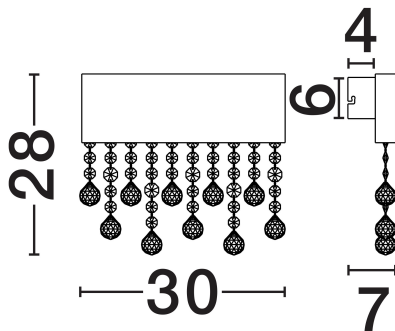

NOVA LUCE

PRODUCT DATASHEET

Version: 001

PRODUCT PHOTOGRAPH

TECHNICAL DRAWING

GENERAL INFORMATION

Product Code	9130649
Collection	Indoor
Product Category	Wall
Product Family	Crista
Mounting Location	Wall
Application Environment	Indoor
Specifications	N/A

DIMENSION & WEIGHT

LxWxH (cm)	L: 30 W: 7 H: 28
Cut Out (cm)	N/A
Weight (Kgr)	1.45

MATERIAL & COLOR

Product Color	Black
Body Material	Titanium, Aluminium & Crystal

APPLICATION & MOUNTING

Ambient Working Temp.	Max 45°C
Type of Protection	IP20
Dimmable	Yes
Type of Dimming	Triac
Mounting type	Surface
Mounting Depth (cm)	N/A
Led Module Replaceable	No
Light Source	LED

Power (Nominal)	15W
Input voltage (Nominal)	220-240V
Mains Frequency	50/60Hz

PHOTOMETRICAL DATA

Luminous Flux	742lm
Color Temperature	3500K
Light Color (Designation)	Warm White

WARRANTY

Warranty	3 Years
----------	----------------