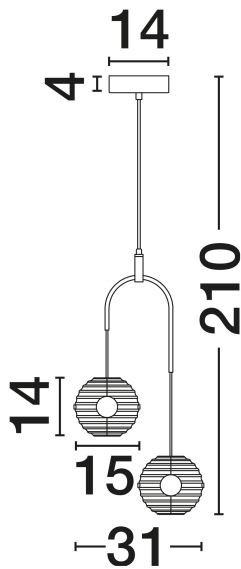

## PRODUCT PHOTOGRAPH

## TECHNICAL DRAWING

## DIMENSION & WEIGHT

LxWxH (cm)	D: 31 H: 210
Cut Out (cm)	N/A
Weight (Kgr)	2.6