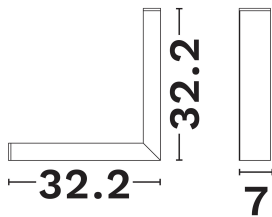

NOVA LUCE

PRODUCT DATASHEET

Version: 001

PRODUCT PHOTOGRAPH

GENERAL INFORMATION

Product Code	8254442
Product Category	Linear
Product Family	Linear Lighting Profiles
Mounting Location	Ceiling
Application Environment	Indoor

DIMENSION & WEIGHT

LxWxH (cm)	L:34.5 W:3.8 H:7 cm
Cut out (cm)	N/A
Weight (Kgr)	N/A

TECHNICAL DRAWING

MATERIAL & COLOR

Product Color	Black
Body Material	Aluminium
Cover Material	N/A

APPLICATION & MOUNTING

Ambient Working Temp.	45 C
Type of Protection	IP20
Protection Class IK	IK04
Dimmable	No
Type of Dimming (Optional)	N/A
Mounting type	Surface
Mounting Depth (cm)	Ceiling
Led Module Replaceable	No
Light Source	Led
Adjustable	No

NOVA LUCE

PRODUCT DATASHEET

Version: 001

ELECTRICAL DATA

Power (Nominal)	20
Input voltage (Nominal)	220-240Vac
Mains Frequency	50/60Hz
Output voltage	N/A
Output Current	N/A
Power Factor	N/A
Efficiency	N/A
SVM	N/A
Pst	N/A
Class	I

PHOTOMETRICAL DATA

Luminous Flux	1250
Luminous Efficacy	62.5
Color Temperature	3000
Light Color (Designation)	Warm White
CRI	>80
SDCM	<3
Beam Angle	120
UGR	N/A

LIFESPAN

Lifetime	50000
----------	--------------