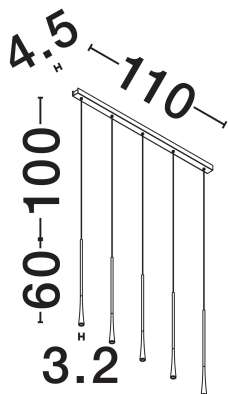

TECHNICAL DRAWING

GENERAL INFORMATION

Product Code	9504001
Collection	Indoor
Product Category	Suspension
Product Family	Goccio
Mounting Location	Wall
Application Environment	Indoor
Specifications	N/A

DIMENSION & WEIGHT

LxWxH (cm)	L: 110 W: 4.5 H: 160
Cut Out (cm)	N/A
Weight (Kgr)	4.2

MATERIAL & COLOR

Product Color	Black
Body Material	Aluminium & Steel

APPLICATION & MOUNTING

Ambient Working Temp.	Max 45°C
Type of Protection	IP20
Dimmable	No
Type of Dimming	N/A
Mounting type	Surface
Mounting Depth (cm)	N/A
Led Module Replaceable	No
Light Source	LED

NOVA LUCE S.A

Schimatari Viotias
32009, Greece

+30 22620 58 121
+30 22620 56 743

info@novaluce.com
www.novaluce.com