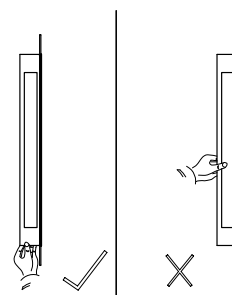

NOVA LUCE

9236419 9236420

1

Turn off the general switch

8

Turn on the general switch

Avoid contact with
The prismatic surface

1. Turn off general switch
2. Remove the side screws
3. Drill a holes & Apply plastic anchors
4. Apply screws
5. Connect the wires
6. Put it in place
7. Apply side screws
8. Turn on the general switch