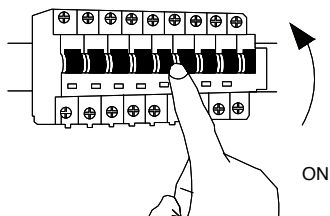

NOVA LUCE

9236419 9236420

1

Turn off the general switch

8

Turn on the general switch

Avoid contact with
The prismatic surface

1. Turn off general switch
2. Remove the side screws
3. Drill a holes & Apply plastic anchors
4. Apply screws
5. Connect the wires
6. Put it in place
7. Apply side screws
8. Turn on the general switch