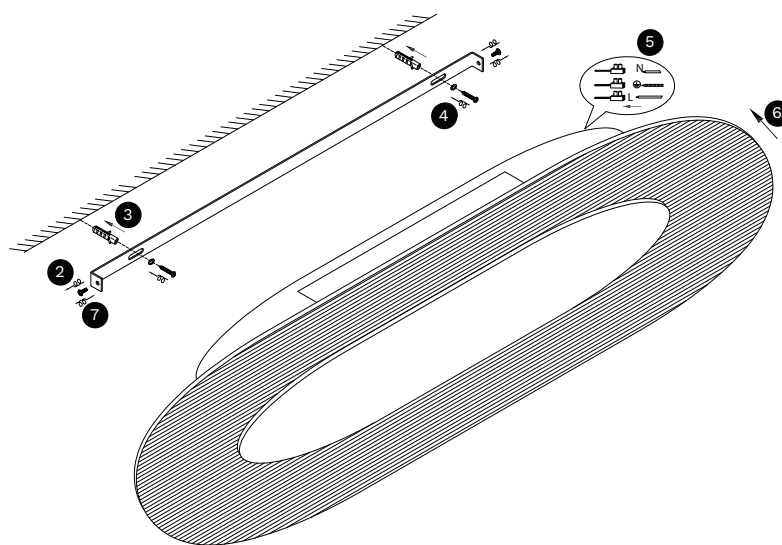

NOVA LUCE

9236419 9236420

1

Turn off the general switch

8

Turn on the general switch

Avoid contact with
The prismatic surface

1. Turn off general switch
2. Remove the side screws
3. Drill a holes & Apply plastic anchors
4. Apply screws
5. Connect the wires
6. Put it in place
7. Apply side screws
8. Turn on the general switch