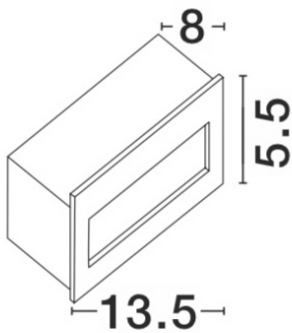

TECHNICAL DRAWING

GENERAL INFORMATION

Product Code	726405
Collection	Outdoor
Product Category	Step Lights
Product Family	KRYPTON
Mounting Location	Wall
Application Environment	Outdoor

DIMENSION & WEIGHT

LxWxH (cm)	L: 13,5 W: 8 H: 5,5
Cut out (cm)	N/A
Weight (Kgr)	0.3

MATERIAL & COLOR

Product Color	White
Body Material	Aluminium

APPLICATION & MOUNTING

Ambient Working Temp.	Max 40 oC
Type of Protection	IP54
Dimmable	No
Type of Dimming (Optional)	N/A
Mounting type	Surface
Mounting Depth (cm)	N/A
Led Module Replaceable	No
Light Source	LED

NOVA LUCE S.A

Schimatari Viotias
32009, Greece

+30 22620 58 121
+30 22620 56 743

info@novaluce.com
www.novaluce.com