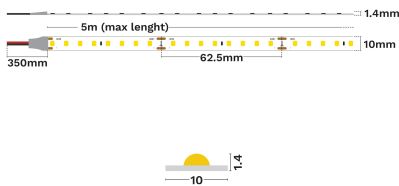

COMPATIBLE WITH

— On/Off Driver: N/A

— Triac Driver: N/A

— Dali Driver: N/A

GENERAL INFORMATION

Product Code	9540186
Product Category	Led Strips
Product Family	Como He
Mounting Location	N/A
Application Environment	Indoor

DIMENSION & WEIGHT

LxWxH (cm)	L:5m 10 mm
Cut out (cm)	N/A
Weight (Kgr)	N/A

MATERIAL & COLOR

Product Color	N/A
Body Material	Aluminium
Cover Material	N/A

APPLICATION & MOUNTING

Ambient Working Temp.	45 C
Type of Protection	IP20
Protection Class IK	N/A
Dimmable	Yes
Type of Dimming (Optional)	Triac/Dali
Mounting type	N/A
Mounting Depth (cm)	N/A
Led Module Replaceable	No
Light Source	Led
Adjustable	No

NOVA LUCE S.A

Schimatari Viotias
32009, Greece

+30 22620 58 121
+30 22620 56 743

info@novaluce.com
www.novaluce.com