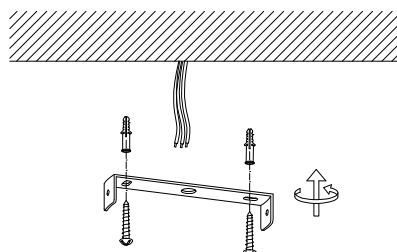

NOVA LUCE

920421

1

Turn off the general switch

2

Drill holes
Apply plastic anchors with screws

3

Connect the wires

4

Apply the side screws

5

Apply the bulb in to place

6

Apply the glass

6

Turn on the general switch