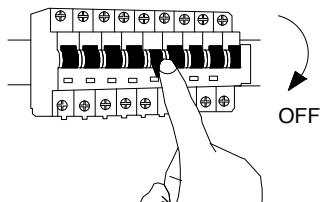

NOVA LUCE

920421

1

Turn off the general switch

2

Drill holes
Apply plastic anchors with screws

3

Connect the wires

4

Apply the side screws

5

Apply the bulb in to place

6

Apply the glass

6

Turn on the general switch