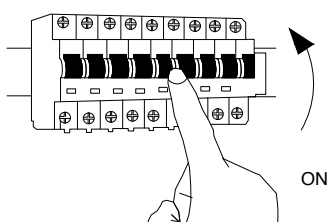

NOVA LUCE

920421

1

Turn off the general switch

2

Drill holes
Apply plastic anchors with screws

3

Connect the wires

4

Apply the side screws

5

Apply the bulb in to place

6

Apply the glass

6

Turn on the general switch