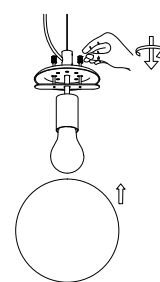

NOVA LUCE

920421

1

Turn off the general switch

2

Drill holes
Apply plastic anchors with screws

3

Connect the wires

4

Apply the side screws

5

Apply the bulb in to place

6

Apply the glass

6

Turn on the general switch