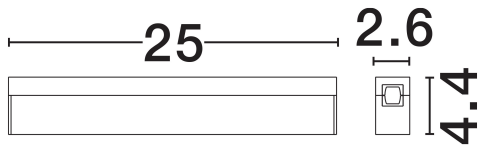

GENERAL INFORMATION

Product Code	9090292
Collection	Indoor
Product Category	Accessories
Product Family	Versus
Mounting Location	N/A
Application Environment	Indoor
Specifications	N/A

DIMENSION & WEIGHT

LxWxH (cm)	L: 25 W: 2.6 H: 4.4
Cut Out (cm)	N/A
Weight (Kgr)	0

MATERIAL & COLOR

Product Color	Satin Brass
Body Material	Aluminium

APPLICATION & MOUNTING

Ambient Working Temp.	Max 45°C
Type of Protection	IP20
Dimmable	No
Type of Dimming	N/A
Mounting type	Surface
Mounting Depth (cm)	N/A
Led Module Replaceable	No
Light Source	LED

NOVA LUCE S.A

Schimatari Viotias
32009, Greece

+30 22620 58 121
+30 22620 56 743

info@novaluce.com
www.novaluce.com